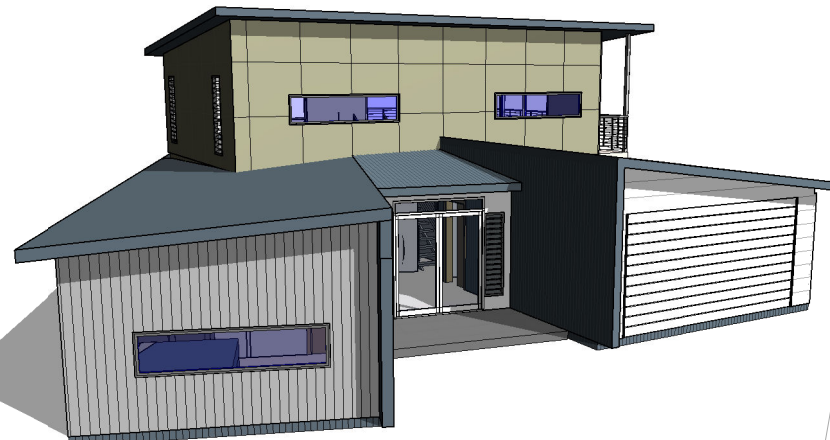

# NuHAUS

CUATRO  
04-244/60/304

NuHAUS BUILDING DESIGN

0403795565

in association with

www.bbbuildingsupplies.com.au ph: 07 5455 5430