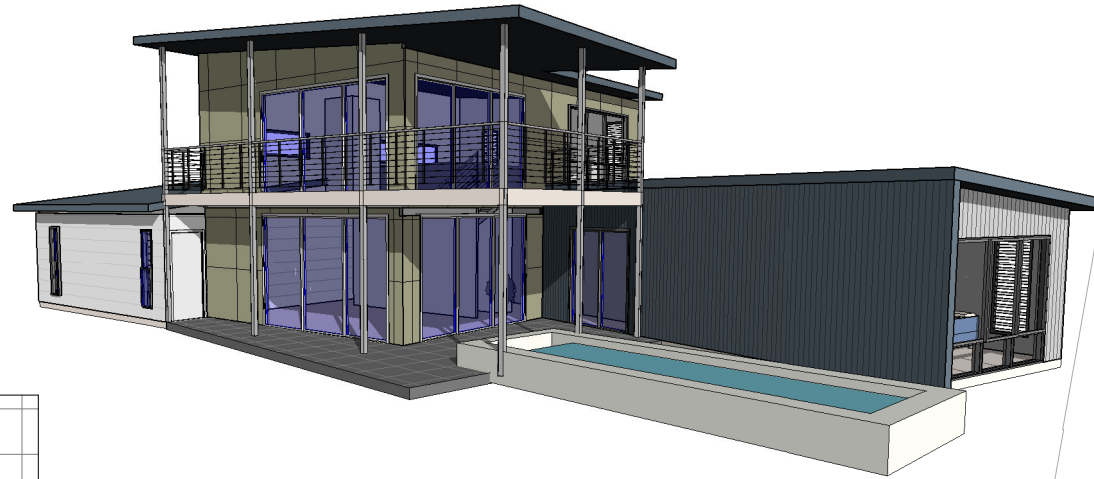

# NuHAUS

CUATRO  
04-244/60/304

NuHAUS BUILDING DESIGN

0403795565

in association with

www.bbbuildingsupplies.com.au ph: 07 5455 5430