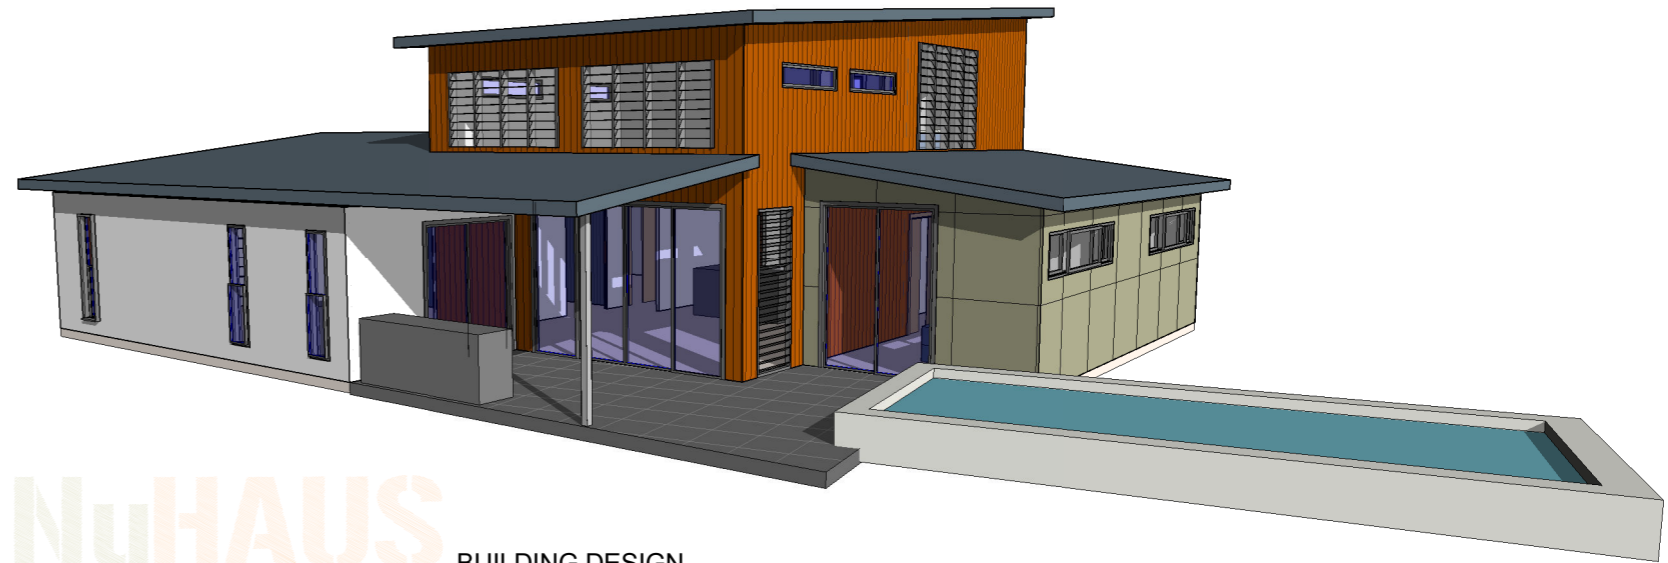

NuHAUS

TRES
03-196/34/230

NuHAUS BUILDING DESIGN
0403795565
in association with
B&B BUILDING SUPPLIES
www.bbbuildingsupplies.com.au ph: 07 5455 5430

© COPYRIGHT. ALL PLANS ARE SUBJECT TO COPYRIGHT AND MAY NOT BE REPRODUCED IN WHOLE OR IN PART WITHOUT EXPRESS WRITTEN PERMISSION FROM NUHAUS DESIGN AND DRAFTING.