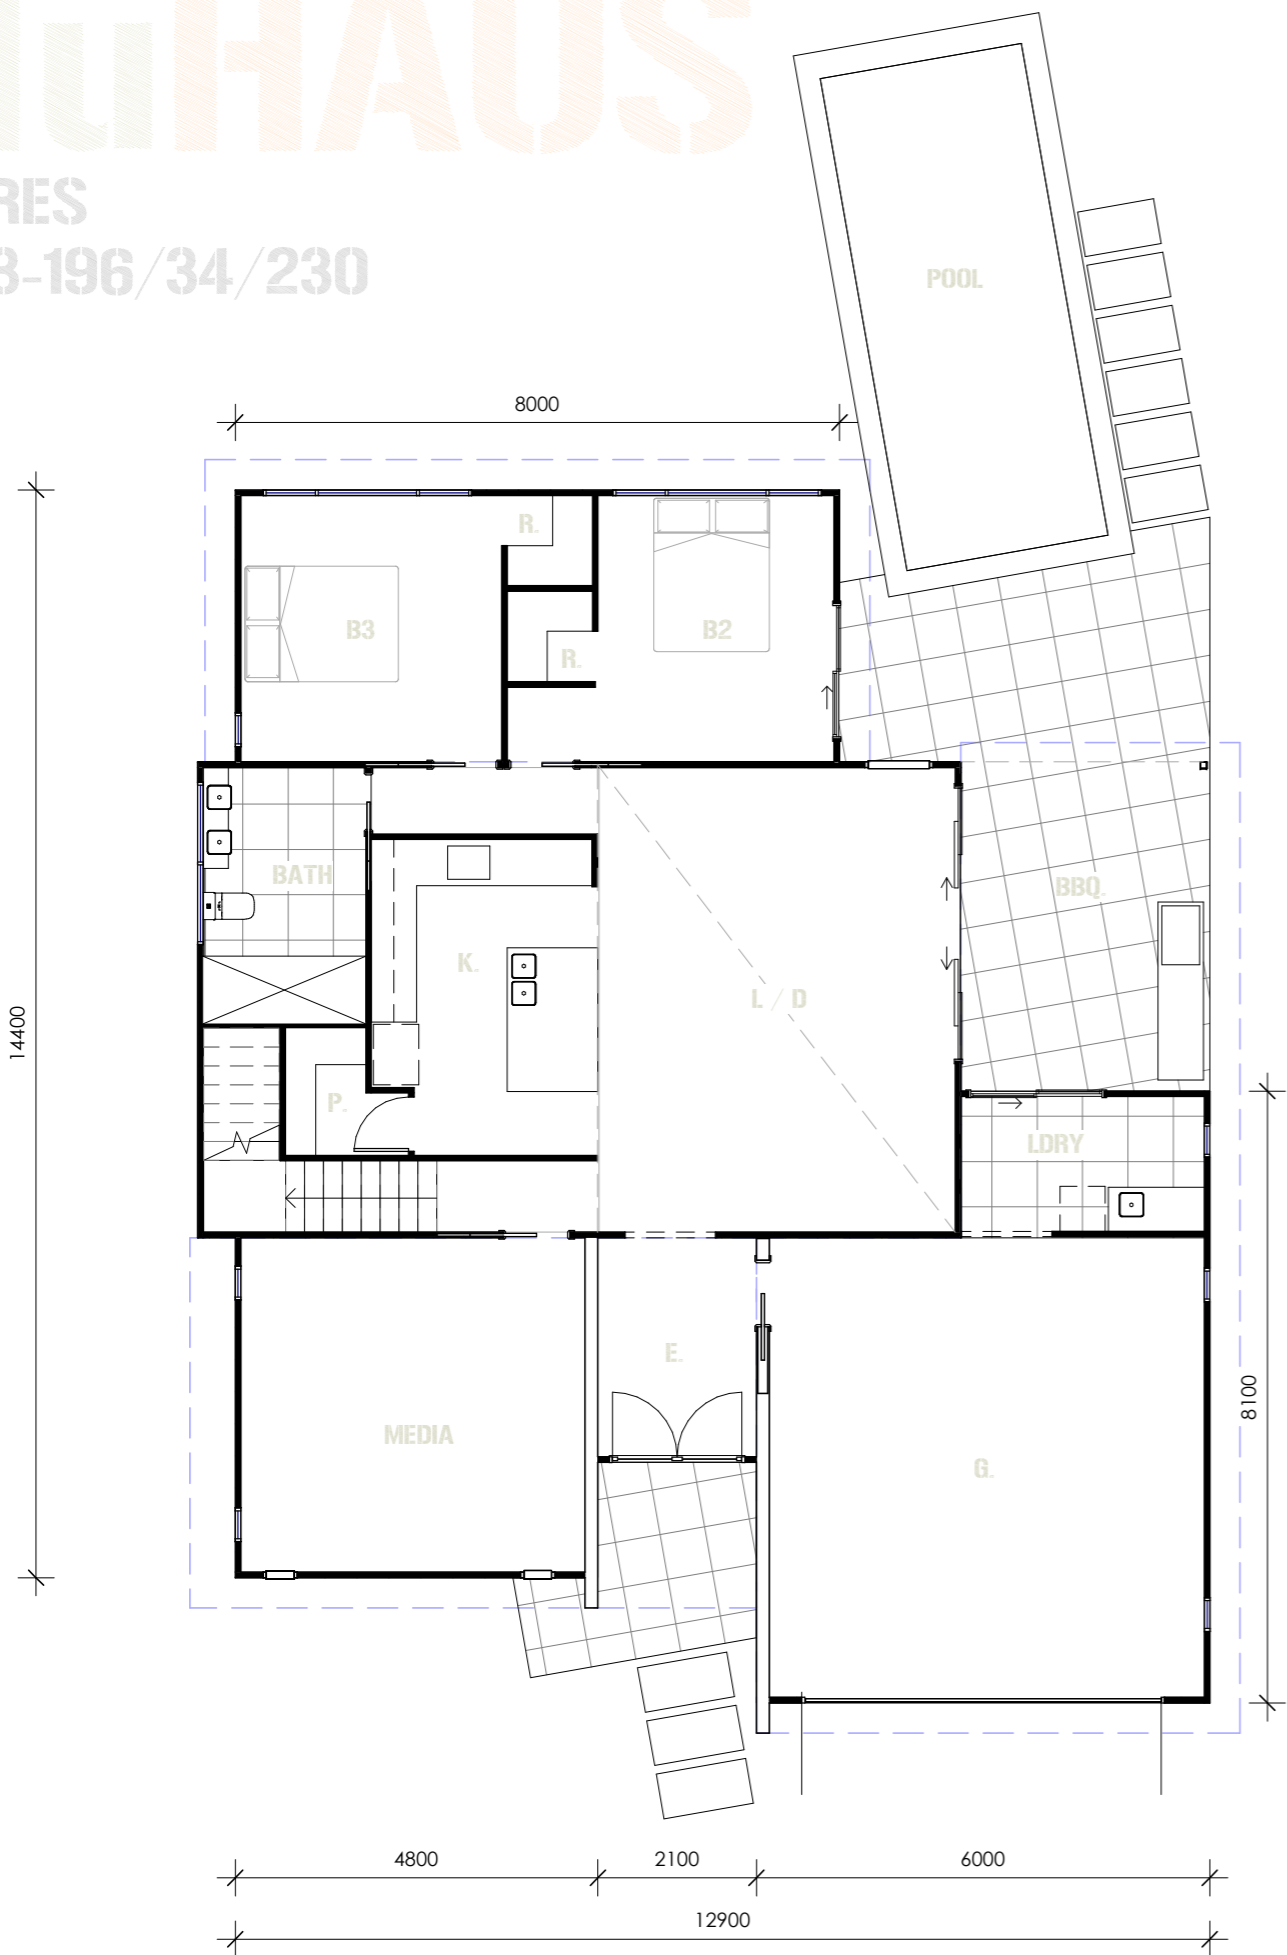

NuHAUS

TRES
03-196/34/230

NuHAUS BUILDING DESIGN
0403795565
in association with
B&B BUILDING SUPPLIES
www.bbbuildingsupplies.com.au ph: 07 5455 5430

© COPYRIGHT. ALL PLANS ARE SUBJECT TO COPYRIGHT AND MAY NOT BE REPRODUCED IN WHOLE OR IN PART WITHOUT EXPRESS WRITTEN PERMISSION FROM NUHAUS DESIGN AND DRAFTING.