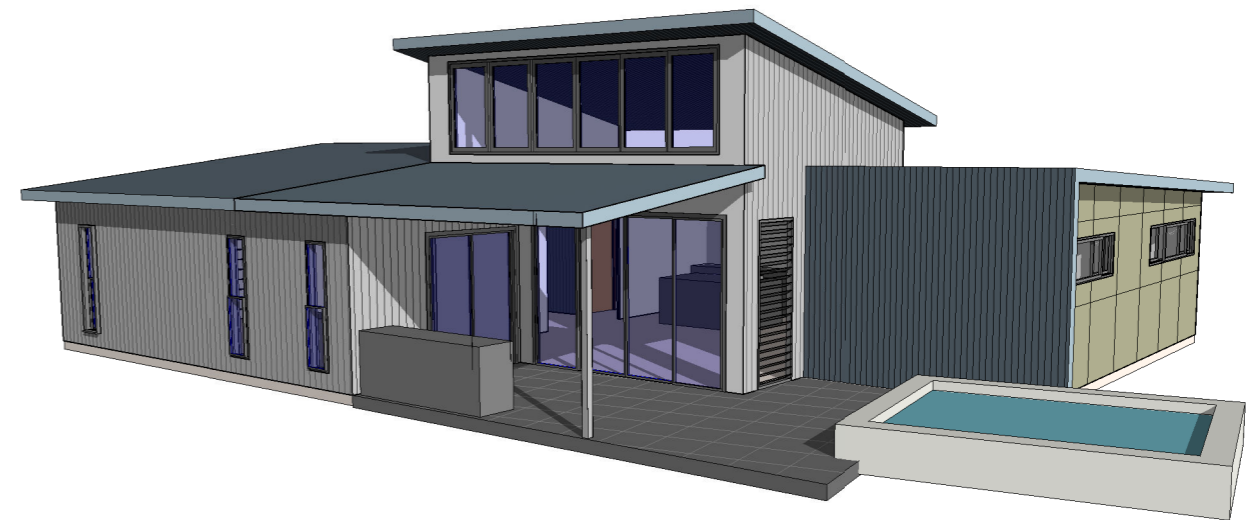

NuHAUS

UNO

03-163/34/197

NuHAUS BUILDING DESIGN

0403795565

in association with

www.bbbuildingsupplies.com.au ph: 07 5455 5430

© COPYRIGHT. ALL PLANS ARE SUBJECT TO COPYRIGHT AND MAY NOT BE REPRODUCED IN WHOLE OR IN PART WITHOUT EXPRESS WRITTEN PERMISSION FROM NUHAUS DESIGN AND DRAFTING.