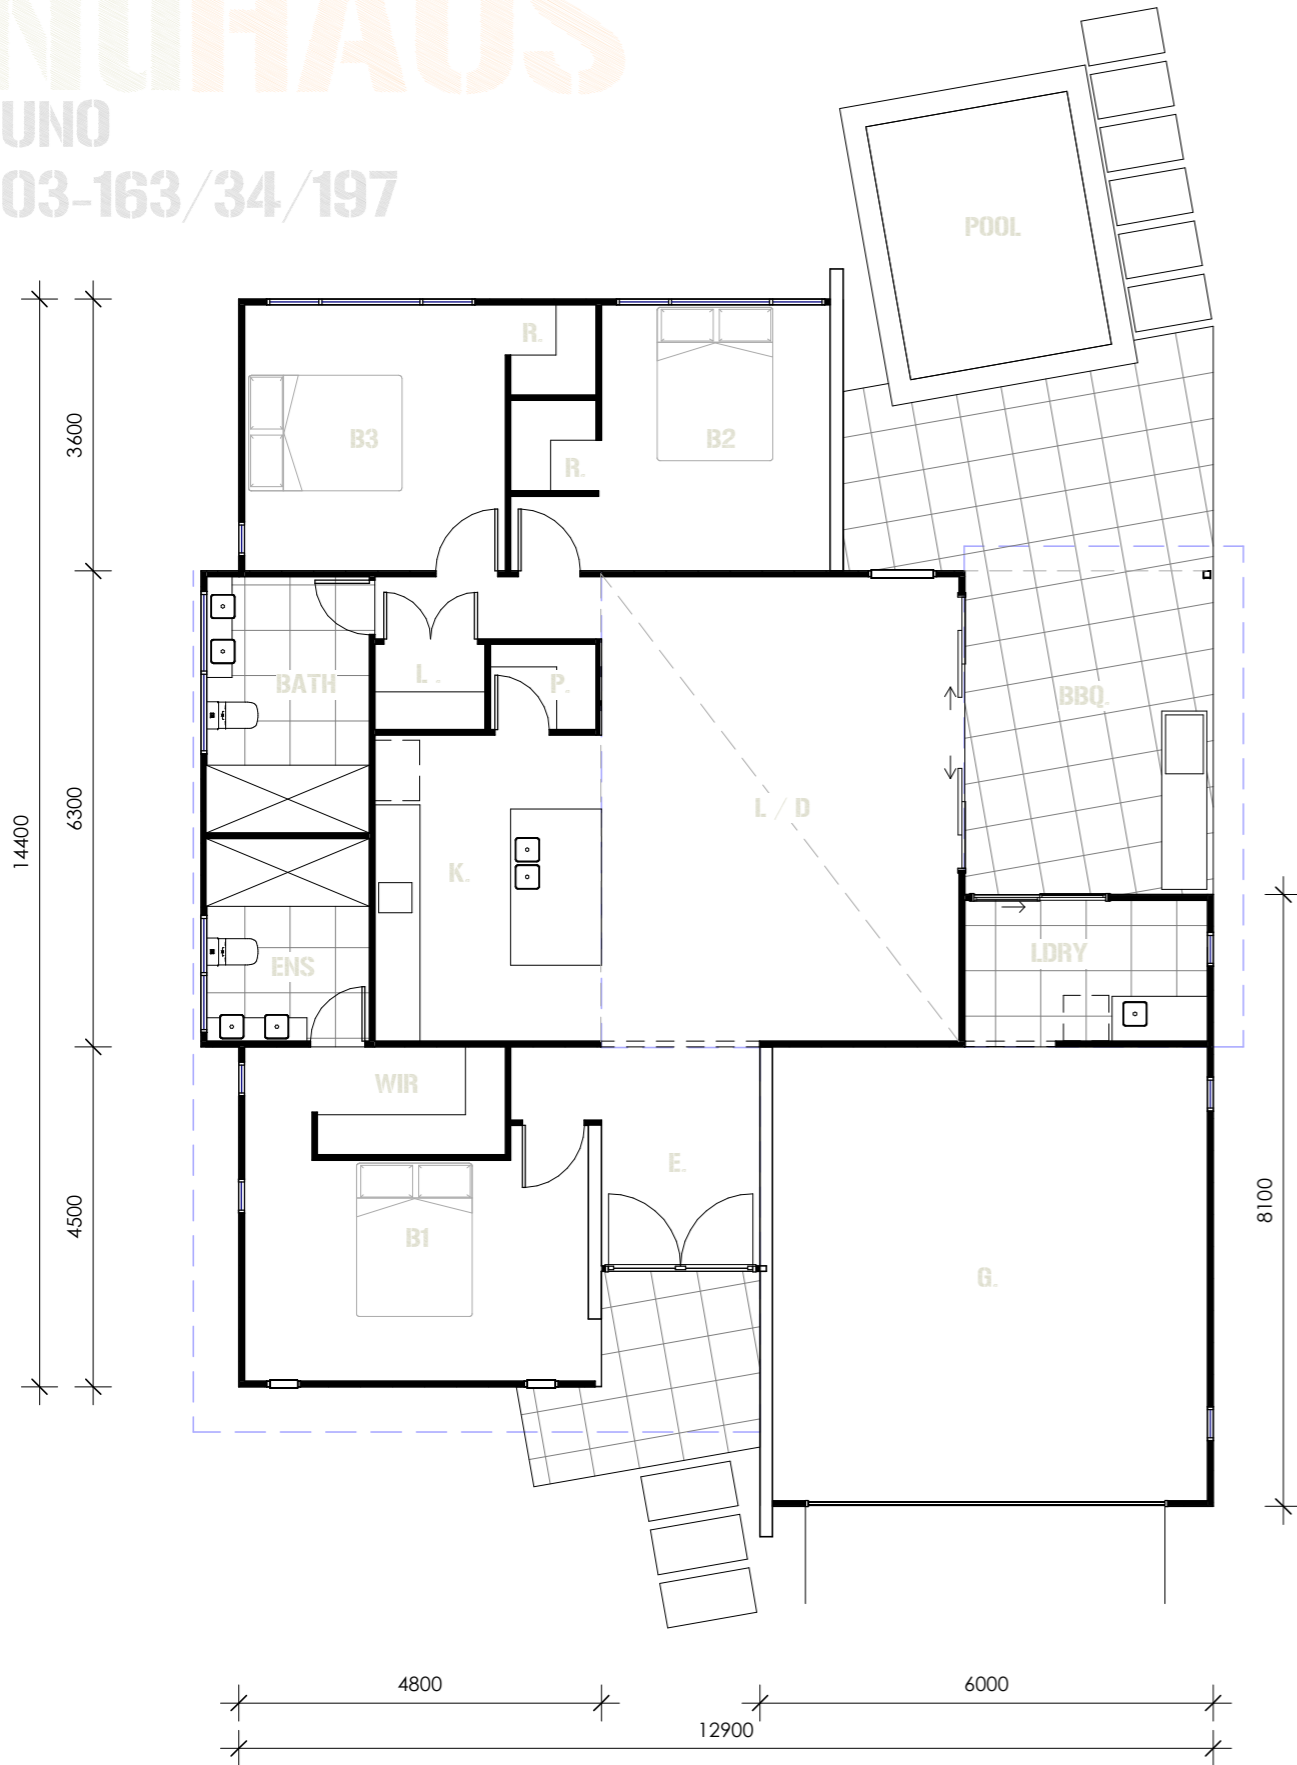

NuHAUS

UNO

03-163/34/197

NuHAUS BUILDING DESIGN

0403795565

in association with

www.bbbuildingsupplies.com.au ph: 07 5455 5430

© COPYRIGHT. ALL PLANS ARE SUBJECT TO COPYRIGHT AND MAY NOT BE REPRODUCED IN WHOLE OR IN PART WITHOUT EXPRESS WRITTEN PERMISSION FROM NUHAUS DESIGN AND DRAFTING.