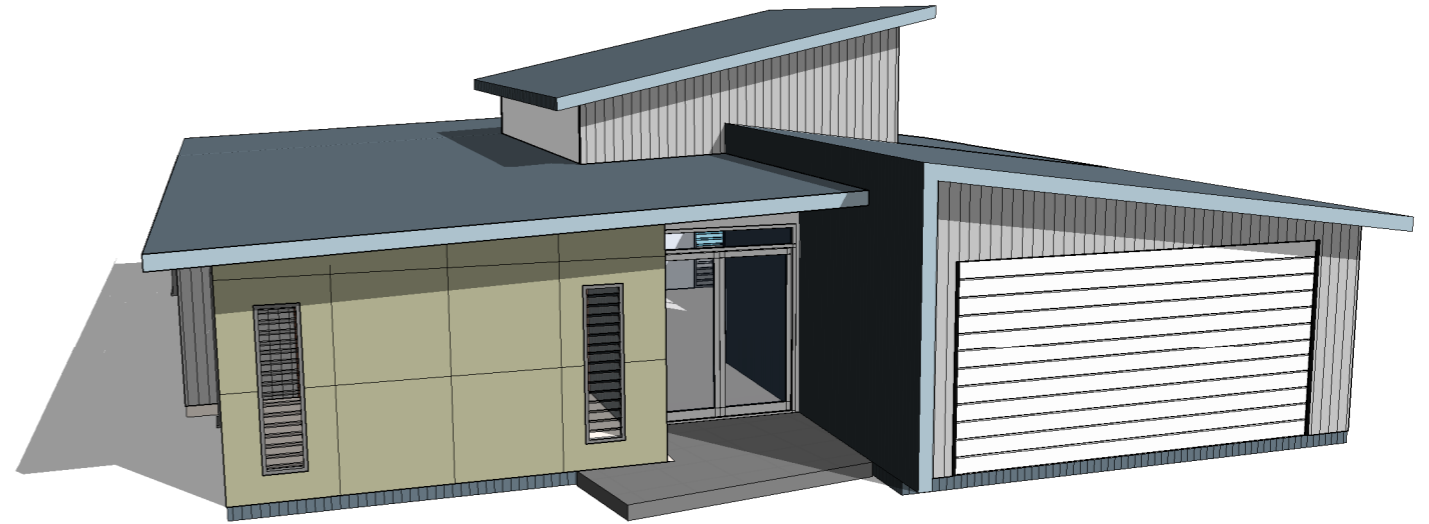

NuHAUS

UNO

03-163/34/197

NuHAUS BUILDING DESIGN

0403795565

in association with

www.bbbuildingsupplies.com.au ph: 07 5455 5430

© COPYRIGHT. ALL PLANS ARE SUBJECT TO COPYRIGHT AND MAY NOT BE REPRODUCED IN WHOLE OR IN PART WITHOUT EXPRESS WRITTEN PERMISSION FROM NUHAUS DESIGN AND DRAFTING.